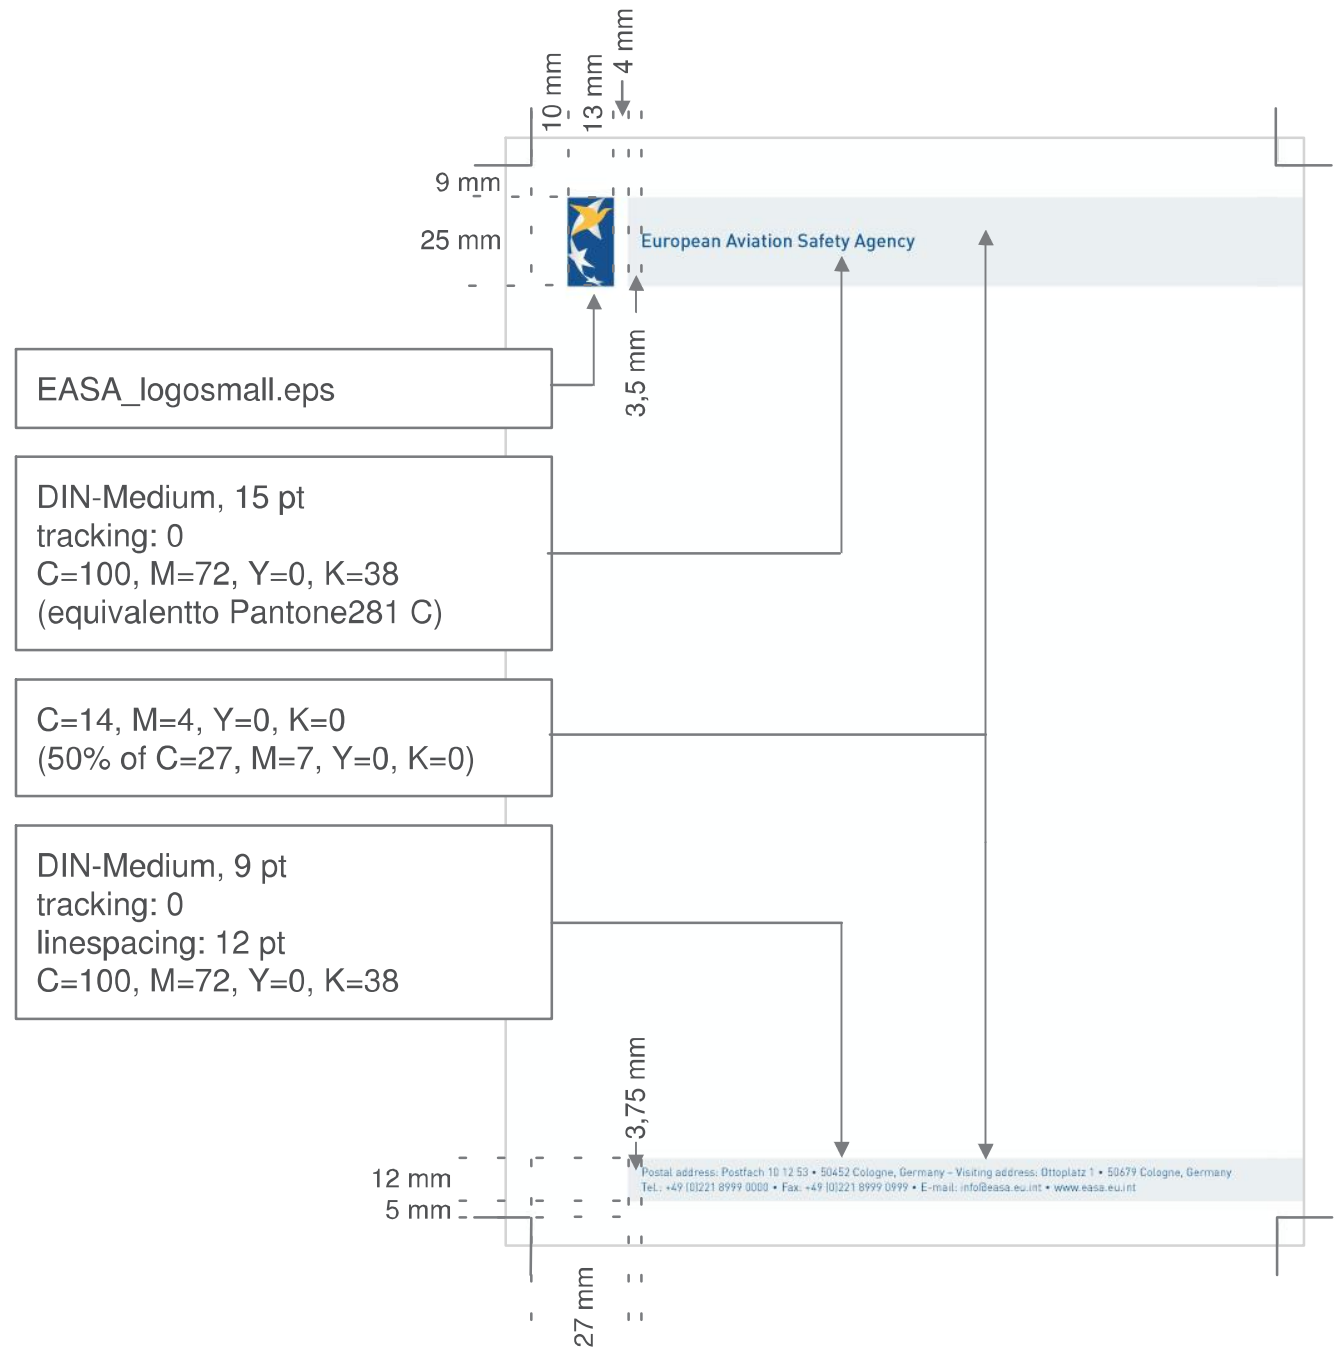

EUROPEAN AVIATION SAFETY AGENCY
STATIONARY GUIDE

1. LETTERHEAD

Format: A4
Bleed: 3 mm
Print Colours: CMYK
Resolution: 300 dpi

2. BUSINESSCARDS

Format: Width = 85 mm, Height = 55 mm

Bleed: 3 mm

Print Colours: CMYK + Pantone 281 C

Resolution: 300 dpi

Fonts:

A DIN-Medium, 10 pt

tracking: 0,

C=100, M=72, Y=0, K=38

B (Name) DIN-Medium, 12 pt

tracking: 0, line spacing: 12 pt

Pantone 281 C

C (Job Title) DIN-Regular, 10 pt

tracking: 0, line spacing: 12 pt

Pantone 281 C

D (Contact) DIN-Regular, 7 pt

tracking: 25, line spacing: 8,4 pt

Pantone 281 C

E (Address) DIN-Regular, 7 pt

tracking: 25, line spacing: 8,4 pt

C=100, M=72, Y=0, K=38

Note: For reasons of economy a greater amount of blank cards including head (A) and bottom (E) are printed at once in CMYK. Individual names and contact information may be engraved by and by. These are printed in one single spot colour (Pantone 281 C).