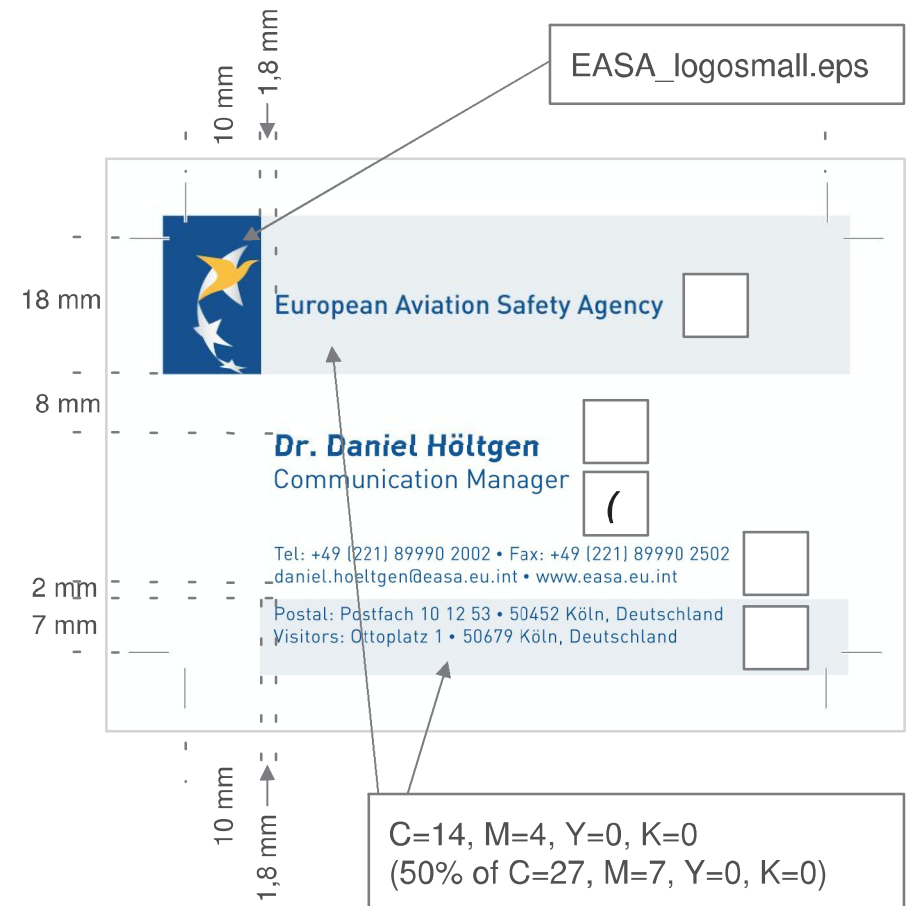

EUROPEAN AVIATION SAFETY AGENCY
STATIONARY GUIDE

1. LETTERHEAD

Format: A4
Bleed: 3 mm
Print Colours: CMYK
Resolution: 300 dpi

2. BUSINESSCARDS

Format: Width = 85 mm, Height = 55 mm

Bleed: 3 mm

Print Colours: CMYK + Pantone 281 C

Resolution: 300 dpi

Fonts:

A DIN-Medium, 10 pt

tracking: 0,

C=100, M=72, Y=0, K=38

B (Name) DIN-Medium, 12 pt

tracking: 0, line spacing: 12 pt

Pantone 281 C

C (Job Title) DIN-Regular, 10 pt

tracking: 0, line spacing: 12 pt

Pantone 281 C

D (Contact) DIN-Regular, 7 pt

tracking: 25, line spacing: 8,4 pt

Pantone 281 C

E (Address) DIN-Regular, 7 pt

tracking: 25, line spacing: 8,4 pt

C=100, M=72, Y=0, K=38

Note: For reasons of economy a greater amount of blank cards including head (A) and bottom (E) are printed at once in CMYK. Individual names and contact information may be engraved by and by. These are printed in one single spot colour (Pantone 281 C).